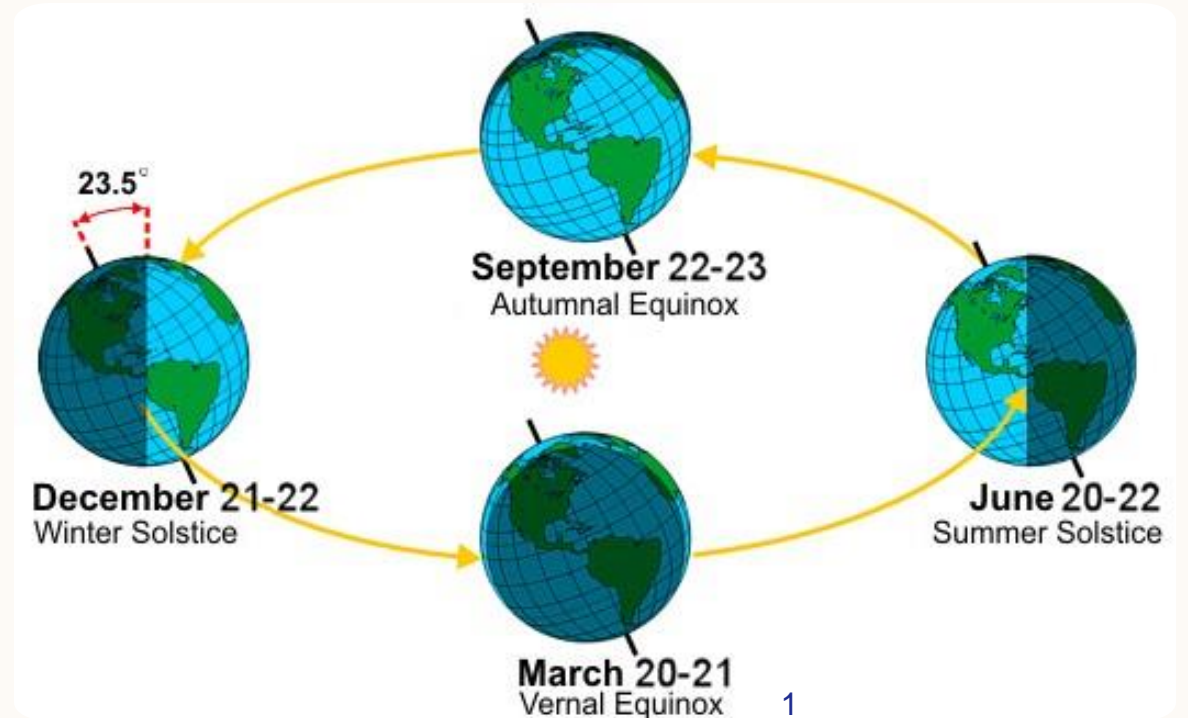

# THE MOVEMENT OF EARTH'S AXIS & ENERGY USING THE WHEEL OF THE YEAR

19 March 2023  
@Calabash Tea House  
By: Digital Shaman 11 aka Ke  
DMV Tarot

# AGENDA

- Introduction
- News Announcements
- Warm up ☉
- Main Topic: Spring Equinox, Aries Season & New Moon
  - Wheel of the Year
  - Earth Axis
  - Astrology: Aries Season, New moon
  - Tarot: Return to Energy Spread
- Questions
- Open Reading time  
*(you can read for others in the group or the Patrons of calabash for practice)*
- Adjourn 3pm