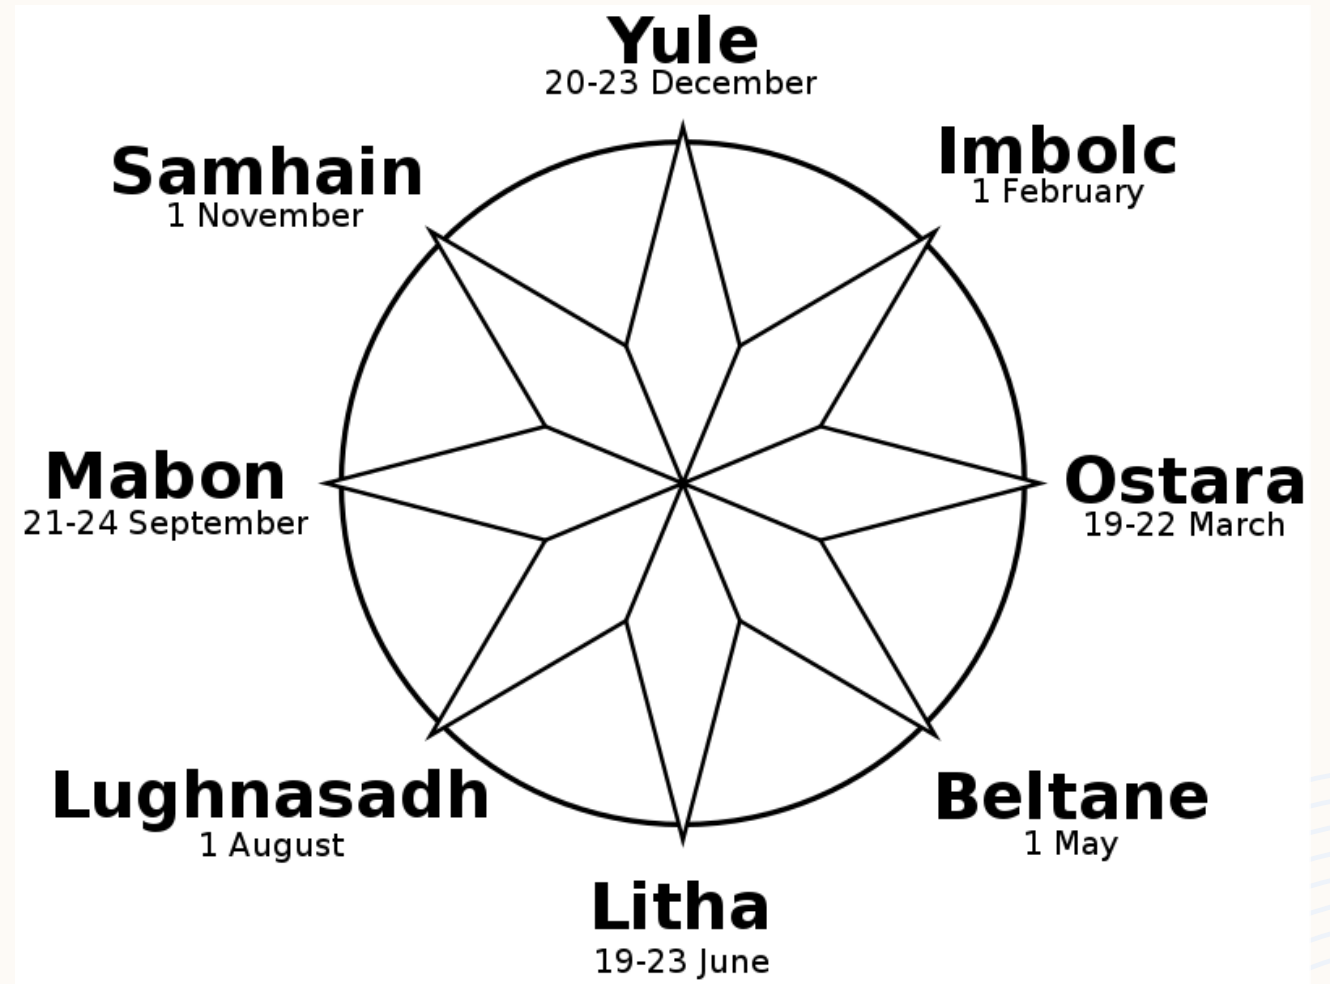

WHAT IS THE WHEEL

OF THE YEAR?

- Living in flow with life's cycles: rest vs action
  - Four Solar Days = equinoxes, solstices
  - Four Season Change Days
    - Imbolc Feb 1-2
    - Beltane April 30 – 1 May
    - Lughnasadh/Lammas - August 1-2
    - Samhain Oct 31 – 1 Nov
- Relates to pagan (nature worship) and following the seasonal nature of life; the rhythms of MOTHER nature
- Goes back to the ancient times when nature was the clock calendar; birthed celebrations related to the elements now intermingled with modern holidays aka yule -> christmas
- Normally involves ritual, feast, celebration, offerings; taking advantage of the **magic** of the energy
- Pagan/Wiccan also call these special days; sabbats, holy days, cross quarter days
- Useful tools: journal/grimore, sacred spaces, items from nature based on the season
  - Can be as creative in your craft as you desire