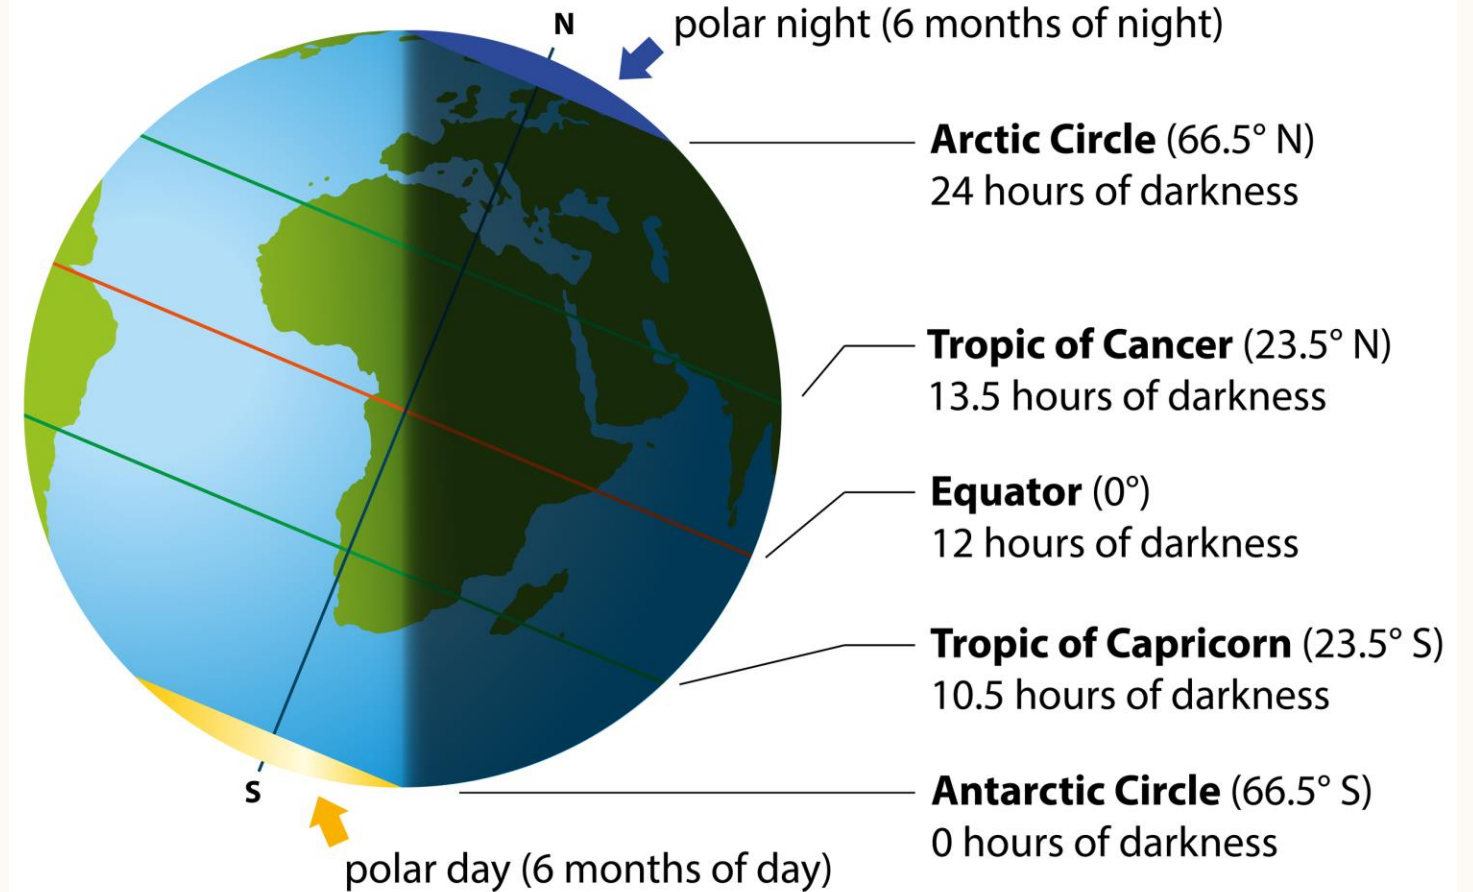

WINTER SOLSTICE

winter solstice (December 21)

Solstice

- Longest Night in Northern Hemisphere
- Night = Shadow, the subconscious
  - Shadow work = honest assessment of your unwanted traits, behaviors and doing the "work" to drive them out
- Our work is done in the "dark" until Summer Solstice (Cancer Season)
  - Winter natural keeps one "inside" and forced to do an assessment (Hello New Years resolutions)
- Associations: Capricorn Season, Devil Card, Karma

Ancient History during this time

- Stonehenge
  - Aligning with the solstice on the horizon
  - Nature was how we "predicted"

Stonehenge (England)

- Machu Picchu (Peru)
- Chichen Itza (Mexico)
- Chaco Canyon (New Mexico, USA)
- Newgrange (Ireland)
- The Great Sphinx and Pyramid of Khafre (Egypt)