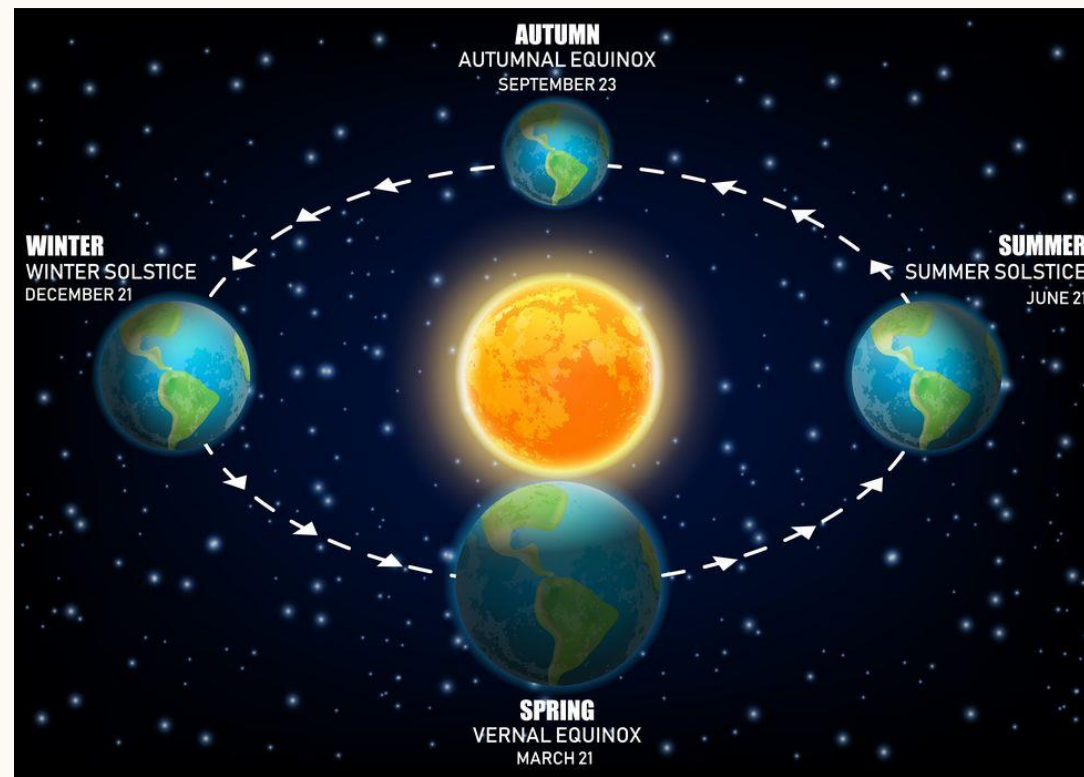

EQUINOXES- SPRING & FALL AND SOLSTICES – SUMMER & WINTER